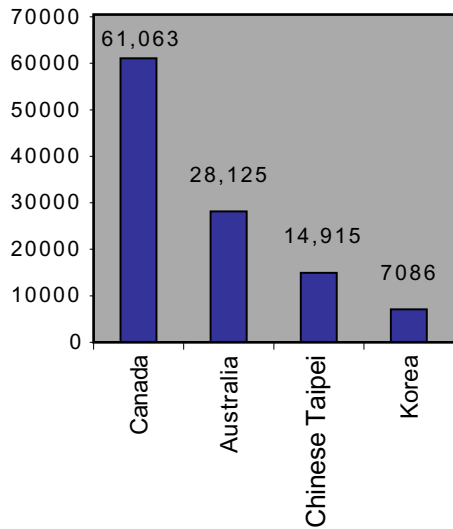

**ODP/TAMU Web Site: Visits by JOIDES Members (October 2001–May 2003)**

**Pacific Rim Visits**

**European Science Foundation Visits**