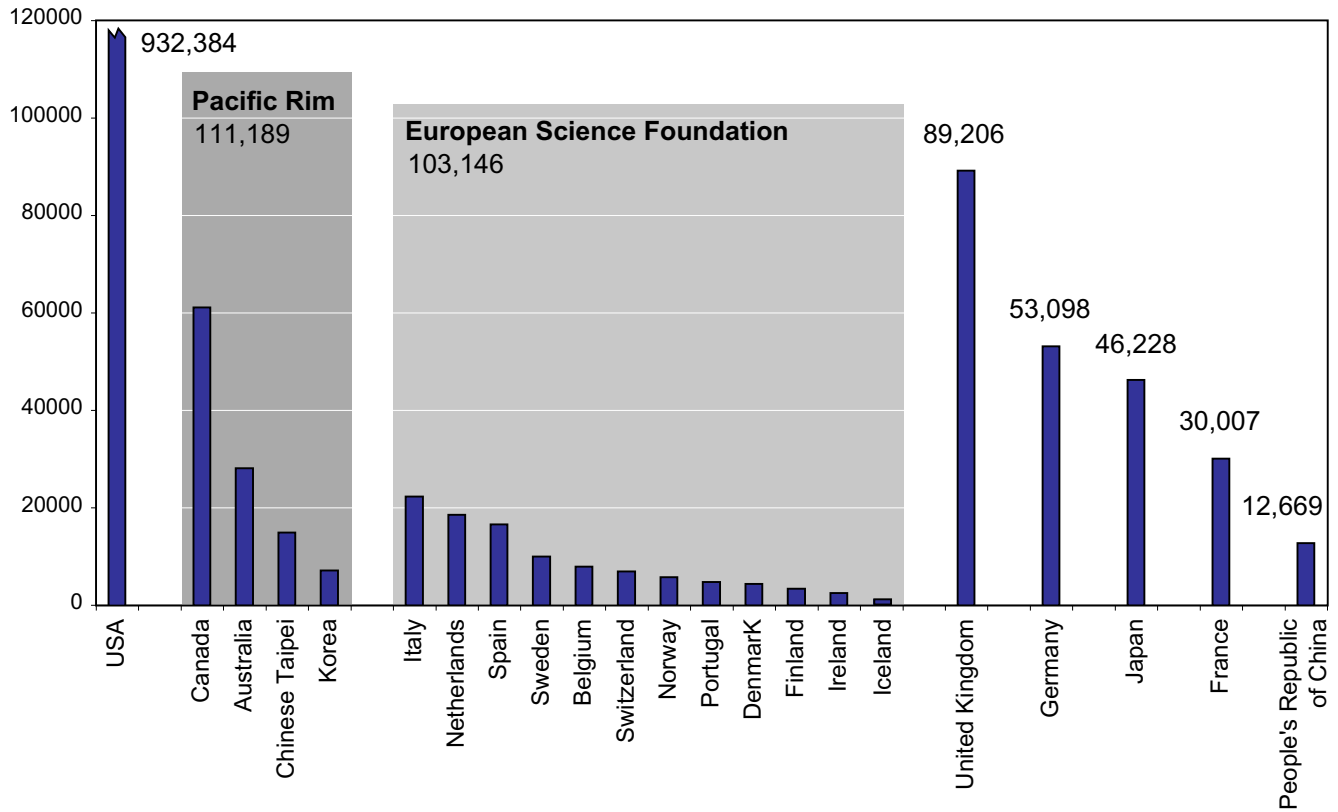

**ODP/TAMU Web Site: Visits by JOIDES Members (October 2001–May 2003)**

**Pacific Rim Visits**

**European Science Foundation Visits**